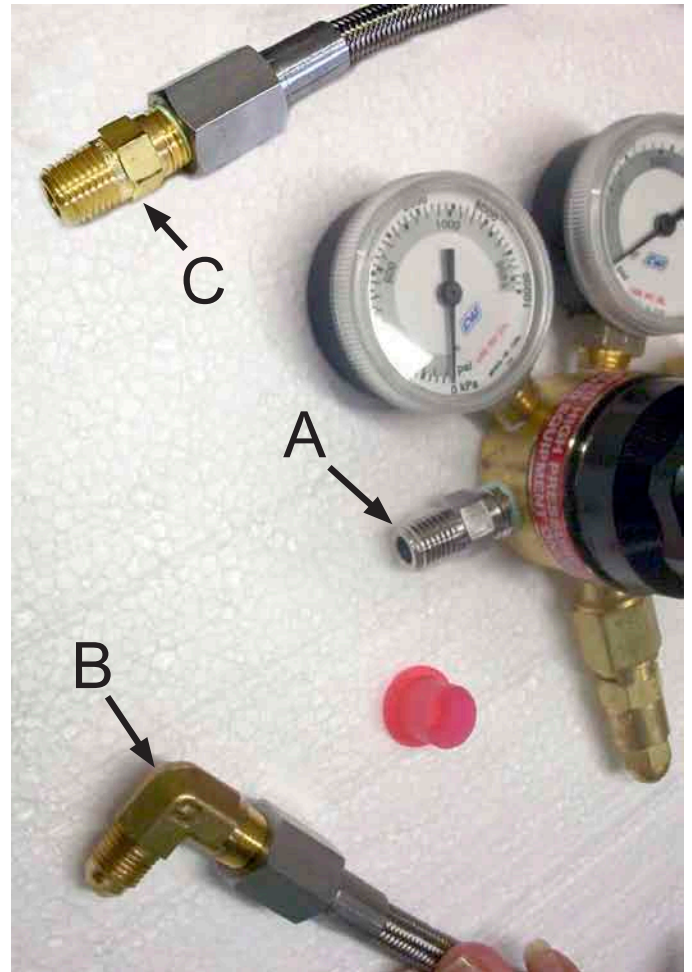

## Soilmoisture Equipment Corp. Model 3000 Plant Water Status Console

- Remove fitting marked "A" from Air Regulator, BOC Part No. 310354.
- Fit male 1/4" NPT brass fitting in end of stainless steel hose, marked "C", into regulator where "A" was removed.
- Fit female 1/4" NPT end of stainless steel hose to adaptor marked "B" which will be attached to inlet hose of Model 3000 or 3005 Plant Water Status Console.

### Part included with Models 3000 & 3005 Series PWSC

Elbow fitting (37 degree body)      Item No. 0772G42      (part B in photo)

### Ordering information

**Parts that must be ordered from ICT International to connect PWSC Models 3000 & 3005 to a BOC Gas Cylinder and Regulator**

BOC Air Regulator	Part No. 310354
BOC Air Supply Hose (2 m)	Part No. G0751
OR	
BOC Nitrogen Regulator	Part No. 310340
BOC Nitrogen Supply Hose (2 m)	Part No. G0781