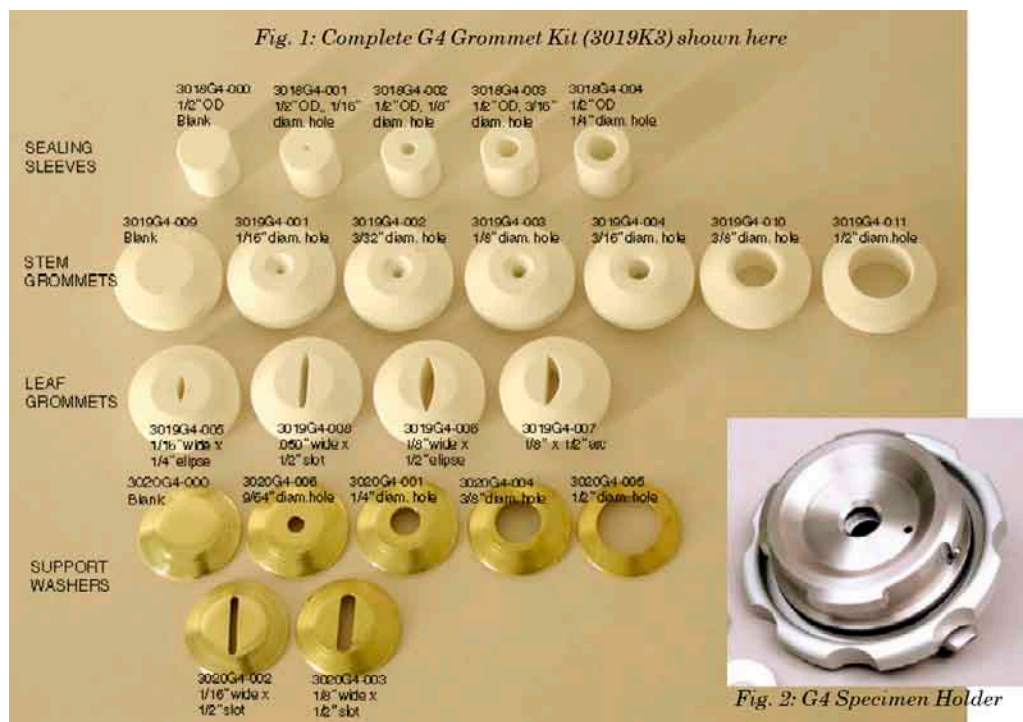

Ordering information for a typical PWSC

part no.	item	quantity
3000-1412	Plant Water Status Console	1
3018G4K1	Sealing Sleeve Kit	1
3019K1	Sealing Sleeve Kit	2
G0751	BOC Air Supply Hose (2 m)	1
310354	BOC Air Regulator	1

Complete G4 Grommet Kit (3019K3)

For more information about grommets, please see www.ictinternational.com.au/grommets.htm

**ICT International
Pty Ltd**

PO Box 503
Armidale NSW 2350
AUSTRALIA

Ph: [61] 2-6772-6770
Fax: [61] 2-6772-7616

sales@ictinternational.com.au
www.ictinternational.com.au